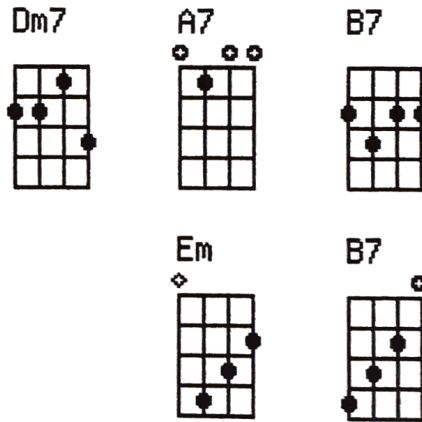

Can't Help Falling in Love

Elvis Presley (George David Weiss, Hugo Peretti, & Luigi Creatore) 1961

Blue Book
Page 36

C G Am F C G G7
Wise men say only fools rush in
F G Am Dm C G7 C
But I can't help falling in love with you
C G Am F C G G7
Shall I stay? Would it be a sin?
F G Am Dm C G7 C
For I can't help falling in love with you

Bridge: **Em B7 Em B7**
Like the river flows, surely to the sea,
Em B7 Em A7 **Dm7 G7**
Darling so it goes, some things were meant to be..... So

C G Am F C G G7
Take my hand, take my whole life too
F G Am Dm C G7 Am
'Cause I can't help falling in love with you
F G Am Dm C G7 C
I can't help falling in love with you