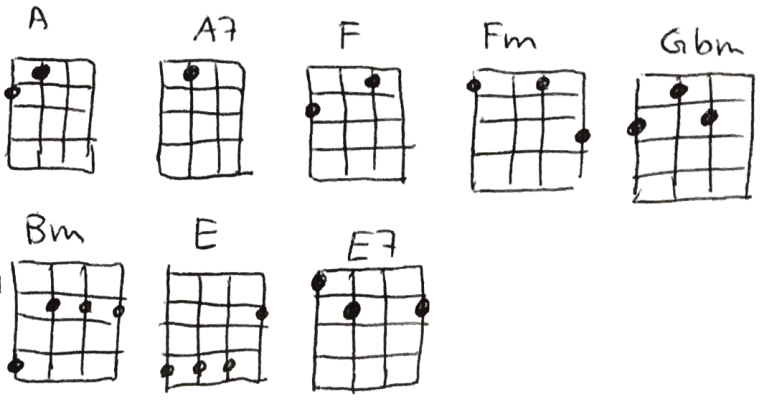

Dream a Little Dream of Me

C B7 Ab G
 Stars shining bright above you
C B7 A A7
 Night breezes seem to whisper I love you
F Fm
 Birds singing in the Sycamore tree
C Ab G G7
 Dream a little dream of me

C B7 Ab G
 Say nightie-night and kiss me
C B7 A A7
 Just hold me tight and tell me you'll miss me
F Fm
 While I'm alone and blue as can be
C Ab G C E7
 Dream a little dream of me

A Gbm Bm E A Gbm Bm E
 Stars fading but I linger on dear, still craving your kiss
A Gbm Bm E A Gbm Ab G
 I'm longing to linger till dawn dear, just saying this

C B7 Ab G
 Sweet dreams till sunbeams find you
C B7 A A7
 Sweet dreams that leave all worries far behind you
F Fm
 But in your dreams whatever they be
C Ab G Ab G Ab G C
 Dream a little dream of, dream of, dream of me