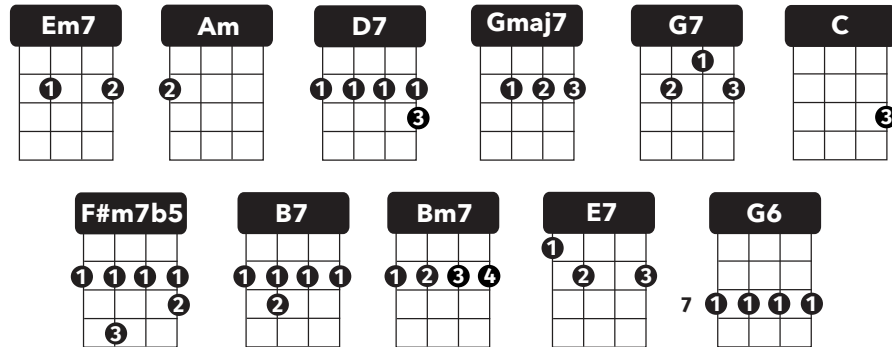

FLY ME TO THE MOON

by Bart Howard, 1954

Ukulele arrangement by Cynthia Lin, <http://cynthialin.com/ukulele>

d d - u udu

pump strum [DxDxDxDx]; on split measures [Gmaj7 - G7]

VERSE 1	Em7	Am	D7	Gmaj7 or [Gmaj7 - G7]
	Fly me to the	moon and let me	play among the	stars
	C	Am or (F#m7b5)	B7	Em7 or [Em7 - E7]
	Let me see what	spring is like on	Jupiter and	Mars
	Am	D7	Bm7	E7
In other words,		hold my	hand	
	Am	D7	Gmaj7	B7 or [F#m7b5 - B7]
In other words,		darling	kiss me	
VERSE 2	Em7	Am	D7	Gmaj7 or [Gmaj7 - G7]
	Fill my heart with	song, and let me	sing for ever	more
	C	Am or (F#m7b5)	B7	Em7 or [Em7 - E7]
	You are all I	long for, all I	worship and	a-dore
	Am	D7	Bm7	E7
In other words,		please be	true	
ENDING	Am	D7	Bm7	E7
In other words,			In other words	
	Am	D7/	(riff)	G6/
In other words,		I love	you	

riff
A | - (10) - (10) - (10) - |
E | --8----9---(10)- |