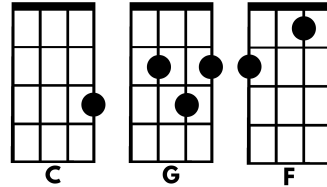

# Old Toy Trains

By Raffi

Key: C

## VERSE

**C** **G**  
Old toy trains, little toy tracks  
**F** **G**  
Little toy drums coming from a sack  
**C** **F**  
Carried by a man dressed in white and red  
**C** **G** **C**  
Little one, don't you think it's time you were in bed?

## VERSE

**C** **G**  
Bringing old toy trains, little toy tracks  
**F** **G**  
Little toy drums coming from a sack  
**C** **F**  
Carried by a man dressed in white and red  
**C** **G** **C**  
Little one, don't you think it's time you were in bed?