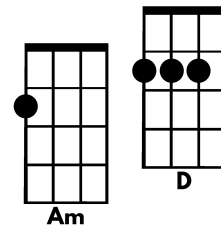

# Old Toy Trains

By Raffi

Key: C

## VERSE

**C** **G**  
Old toy trains, little toy tracks  
**F** **G**  
Little toy drums coming from a sack  
**C** **F**  
Carried by a man dressed in white and red  
**C** **G** **C**  
Little one, don't you think it's time you were in bed?

## CHORUS

**G** **F C**  
Close your eyes listen to the ski - ies  
**C** **Am**  
All is calm all is well  
**D** **G**  
Soon you'll hear Kris Kringle and his jingle bells

## VERSE

**C** **G**  
Bringing old toy trains, little toy tracks  
**F** **G**  
Little toy drums coming from a sack  
**C** **F**  
Carried by a man dressed in white and red  
**C** **G** **C**  
Little one, don't you think it's time you were in bed?