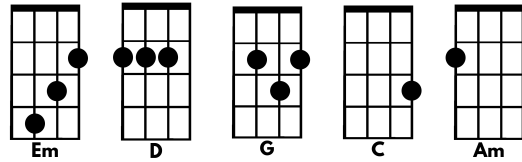

Shallow

Lady Gaga and Bradley Cooper
Key: G

INTRO - verse chords

VERSE 1

Em D G
Tell me something, girl
C G D
Are you happy in this modern world?
Em D G
Or do you need more?
C G D
Is there something else you're searching for?

PRECHORUS

Em D G
I'm fal - ling
C G D
In all the good times, I find myself longing
Em D G
For change
C G D
And in the bad times, I fear myself

VERSE 2

Em D G
Tell me something, boy
C G D
Aren't you tired tryin' to fill that void?
Em D G
Or do you need more?
C G D
Ain't it hard keepin' it so hardcore?

PRECHORUS

CHORUS

Am D
I'm off the deep end, watch as I dive in
G D Em
I'll never meet the ground
Am D
Crash through the surface, where they can't
hurt us
G D Em
We're far from the shallow now

Am D
In the sha-ha, sha-ha-llow
G D Em
In the sha-ha-sha-la-la-la-llow
Am D
In the sha-ha, sha-ha-llow
G D Em
We're far from the shallow now

INTERLUDE

Em Bm D A x2

CHORUS

Am D
I'm off the deep end, watch as I dive in
G D Em
I'll never meet the ground
Am D
Crash through the surface, where they can't
hurt us
G D Em
We're far from the shallow now