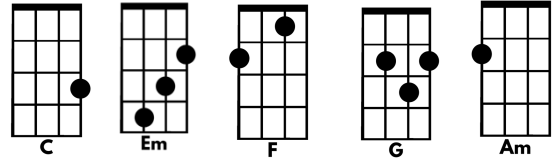

Summer's End

By John Prine

Key: C

VERSE 1

C **Em**
Summer's end is around the bend just flying
C **Em**
The swimming suits are on the line just drying
F **G**
I'll meet you there per our conversation
F **G**
I hope I didn't ruin your whole vacation

VERSE 2

C **Em**
Well you never know how far from home you're feeling
C **Em**
Until you watch the shadows cross the ceiling
F **G**
Well I don't know but I can see it snowing
F **G**
In your car the windows are wide open

CHORUS

C **Am**
Come on home, come on home
F **G**
No you don't have to be alone
F **G** **F** **G**
Just come on home

VERSE 4

C **Em**
The moon and stars hang out in bars just talking
C **Em**
I still love that picture of us walking
F **G**
Just like that ol' house we thought was haunted
F **G**
Summer's end came faster than we wanted

CHORUS

C **Am**
Come on home, come on home
F **G**
No you don't have to be alone
C **Am**
Come on home, come on home
F **G**
No you don't have to be alone
C
Just come on home