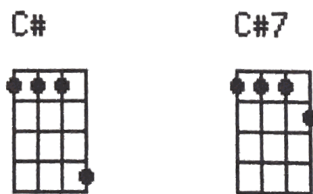

I stop to see a weepin' willow cryin' on his pillow
Maybe he's cryin' for me and as the skies turn gloomy
Night winds whisper to me I'm lonesome as I can be.

I go out walkin' after midnight out in the starlight,
Just hopin' you may be
Somewhere a-walkin' after midnight searchin' for me

I stop to see a weepin' willow cryin' on his pillow
Maybe he's cryin' for me and as the skies turn gloomy
Night winds whisper to me I'm lonesome as I can be