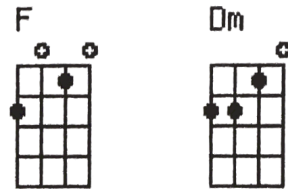

I walk for miles along the highway
Well that's just my way of sayin' I love you
I'm always walkin' after midnight searchin' for you