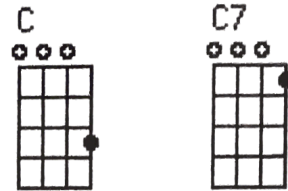

Walkin' After Midnight

Patsy Cline (Alan Block and Donn Hecht) 1957

Intro: C C7 F Dm G

I go out walkin' after midnight
 Out in the moonlight, just like we used to do
 I'm always walkin' after midnight searchin' for you